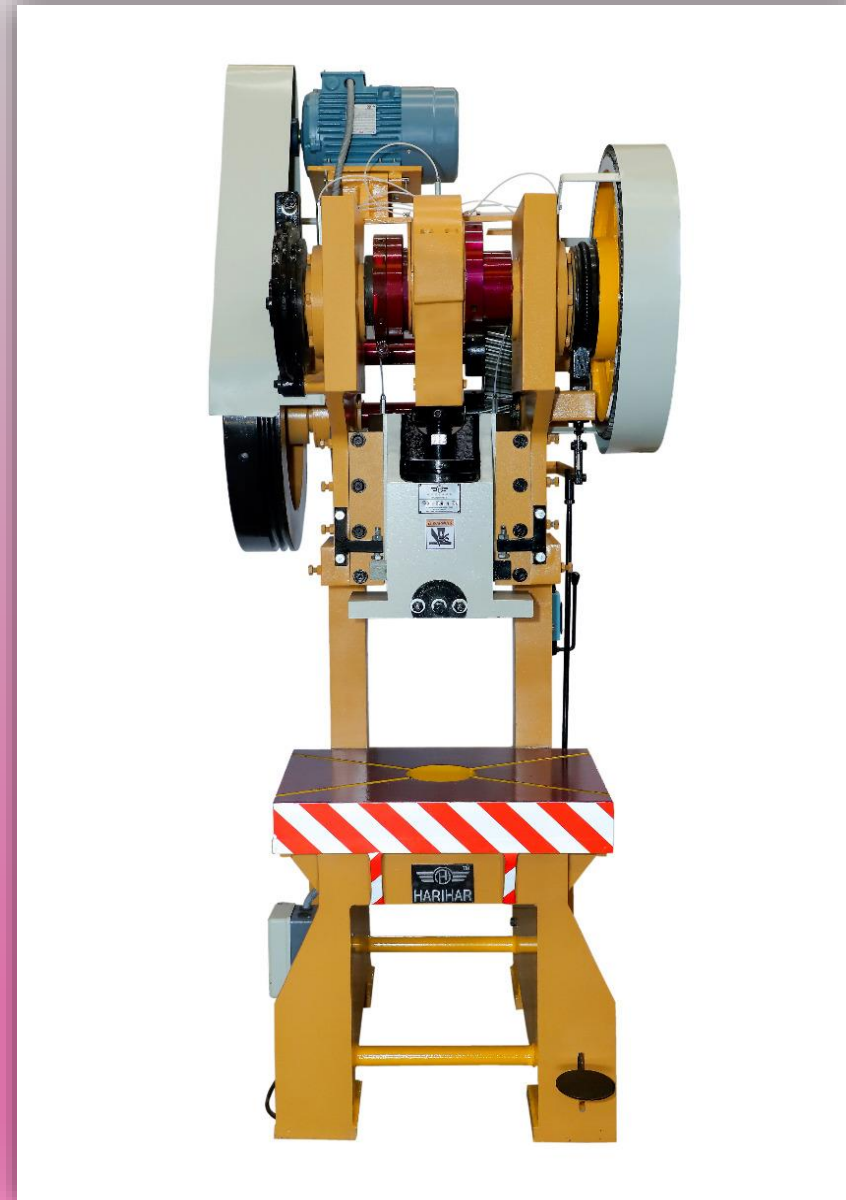

- ❑ **BACK SIDE
  100 TON C -
  TYPE DOUBLE
  GEAR
  MECHANICAL
  POWER PRESS**