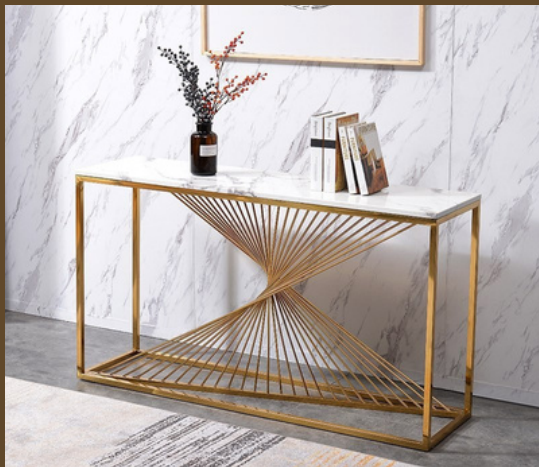

Console Table

Item No :- 5076

Size :- 48x15x30 inc

Finish :- Gold

Matrial :- Stnless Steel

PRICE :- 14000