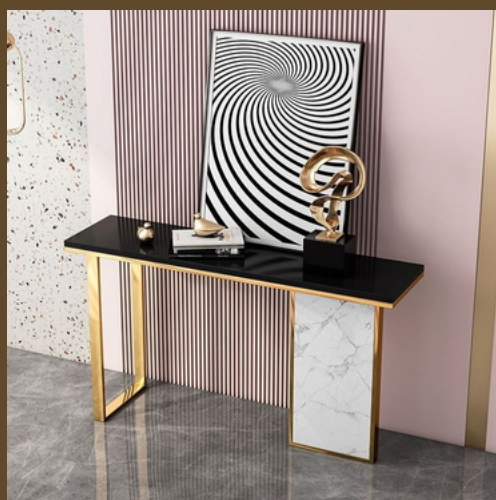

Console Table

Item No :- 5077

Size :- 48x15x30 inc

Finish :- Gold

Matrial :- Stnless Steel

PRICE :- 12000

Console Table

Item No :- 5078

Size :- 48x15x30 inc

Finish :- Gold

Matrial :- Stnless Steel

PRICE :- 12900

Console Table

Item No :- 5079

Size :- 48x15x30 inc

Finish :- Gold