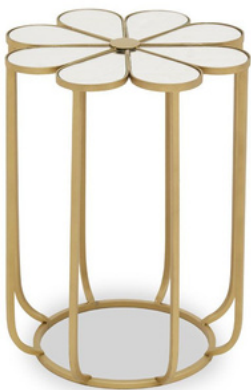

Matrial :- Iron

PRICE :- 3800

Floor Lamp Table

Item No :- 5059

Size :- 18x18x55 inc

Finish :- Gold

Material :- Stainless Steel

PRICE :- 7600

Nesting Table

Item No :- 5060

Size Big :- 20x20x20 inc

Size Small :- 18x18x18 inc

Finish :- Gold

Material :- Iron

PRICE :- 6500

Side Table

Item No :- 5061

Size :- 18x18x20 inc

Finish :- Gold

Material :- Iron

PRICE :- 3900

Side Table

Item No :- 5062

Size :- 18x18x20 inc